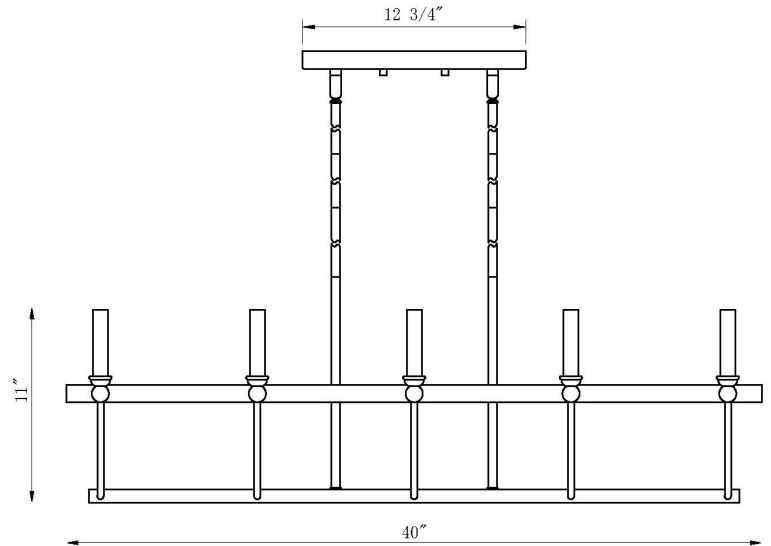

IN20031BK

BECKETT 10-LIGHT CHANDELIER

Description:	Bekcett 10-light chandelier
Finish:	Matte black
Dimensions:	40" L x 14-1/2" W x 11" H
Bulbs:	10-60w Cand.
Installed Weight:	12.5 lbs.
Certification:	cETL / dry location

Material:	Steel
Shades:	NA
Glass:	NA
Canopy Dimensions:	12-3/4" x 5"
Chain/Wire:	12' wire
Stems:	6-12", 2-6", 2-3"