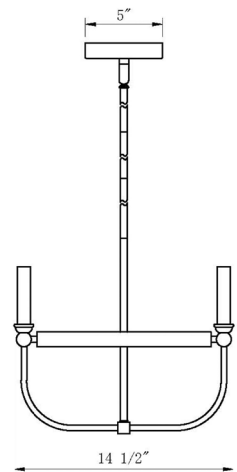

IN20031BK

BECKETT 10-LIGHT CHANDELIER

Description:	Bekcett 10-light chandelier
Finish:	Matte black
Dimensions:	40" L x 14-1/2" W x 11" H
Bulbs:	10-60w Cand.
Installed Weight:	12.5 lbs.
Certification:	cETL / dry location

Material:	Steel
Shades:	NA
Glass:	NA
Canopy Dimensions:	12-3/4" x 5"
Chain/Wire:	12' wire
Stems:	6-12", 2-6", 2-3"