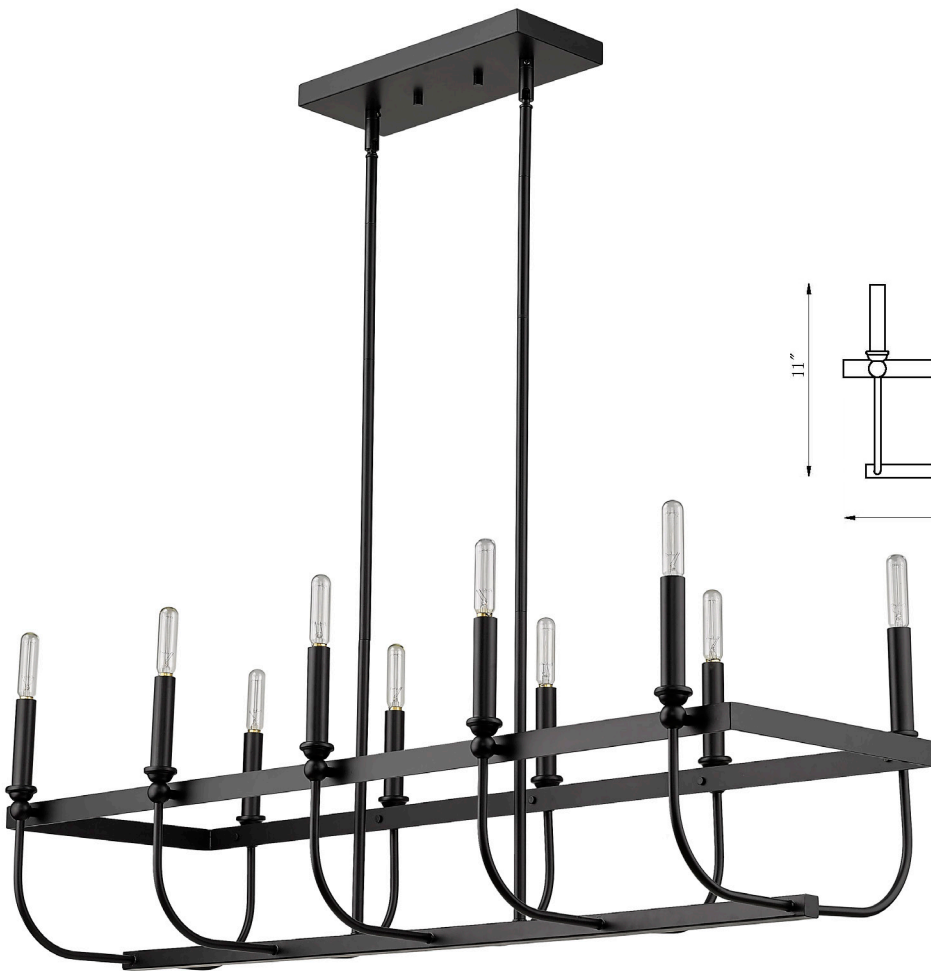

IN20031BK

BECKETT 10-LIGHT CHANDELIER

Description:	Bekcett 10-light chandelier
Finish:	Matte black
Dimensions:	40" L x 14-1/2" W x 11" H
Bulbs:	10-60w Cand.
Installed Weight:	12.5 lbs.
Certification:	cETL / dry location

Material:	Steel
Shades:	NA
Glass:	NA
Canopy Dimensions:	12-3/4" x 5"
Chain/Wire:	12' wire
Stems:	6-12", 2-6", 2-3"